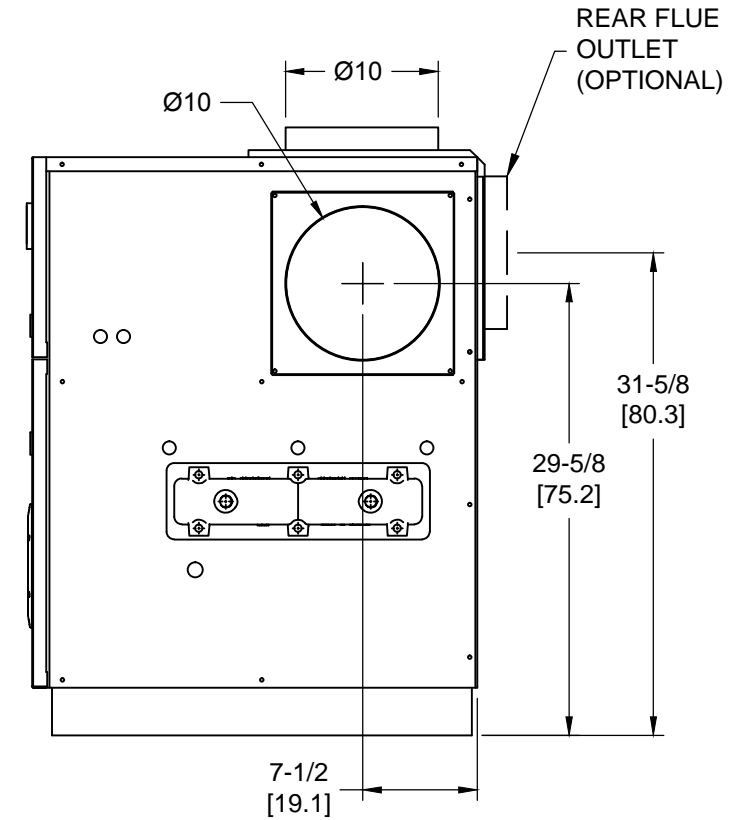

OUTDOOR TOP VIEW

NOTES:

1.  SYMBOL INDICATES CENTER OF GRAVITY.
2. DIMENSIONS ARE NORMAL AND SUBJECT TO MANUFACTURING VARIATION AND SHOULD NOT BE USED FOR ROUGHING IN.
3. ALL DIMENSIONS ARE INCHES[cm].

LEFT VIEW

FRONT VIEW

RIGHT VIEW