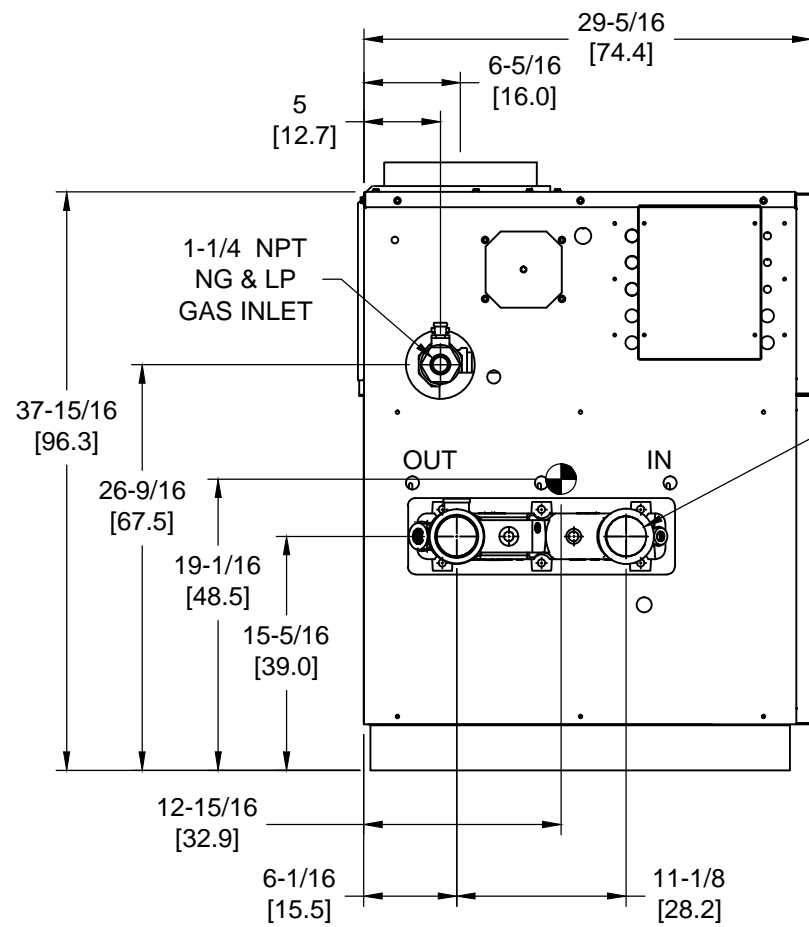

OUTDOOR TOP VIEW

NOTES:

1.  SYMBOL INDICATES CENTER OF GRAVITY.
2. DIMENSIONS ARE NORMAL AND SUBJECT TO MANUFACTURING VARIATION AND SHOULD NOT BE USED FOR ROUGHING IN.
3. ALL DIMENSIONS ARE INCHES[cm].

LEFT VIEW

FRONT VIEW

RIGHT VIEW